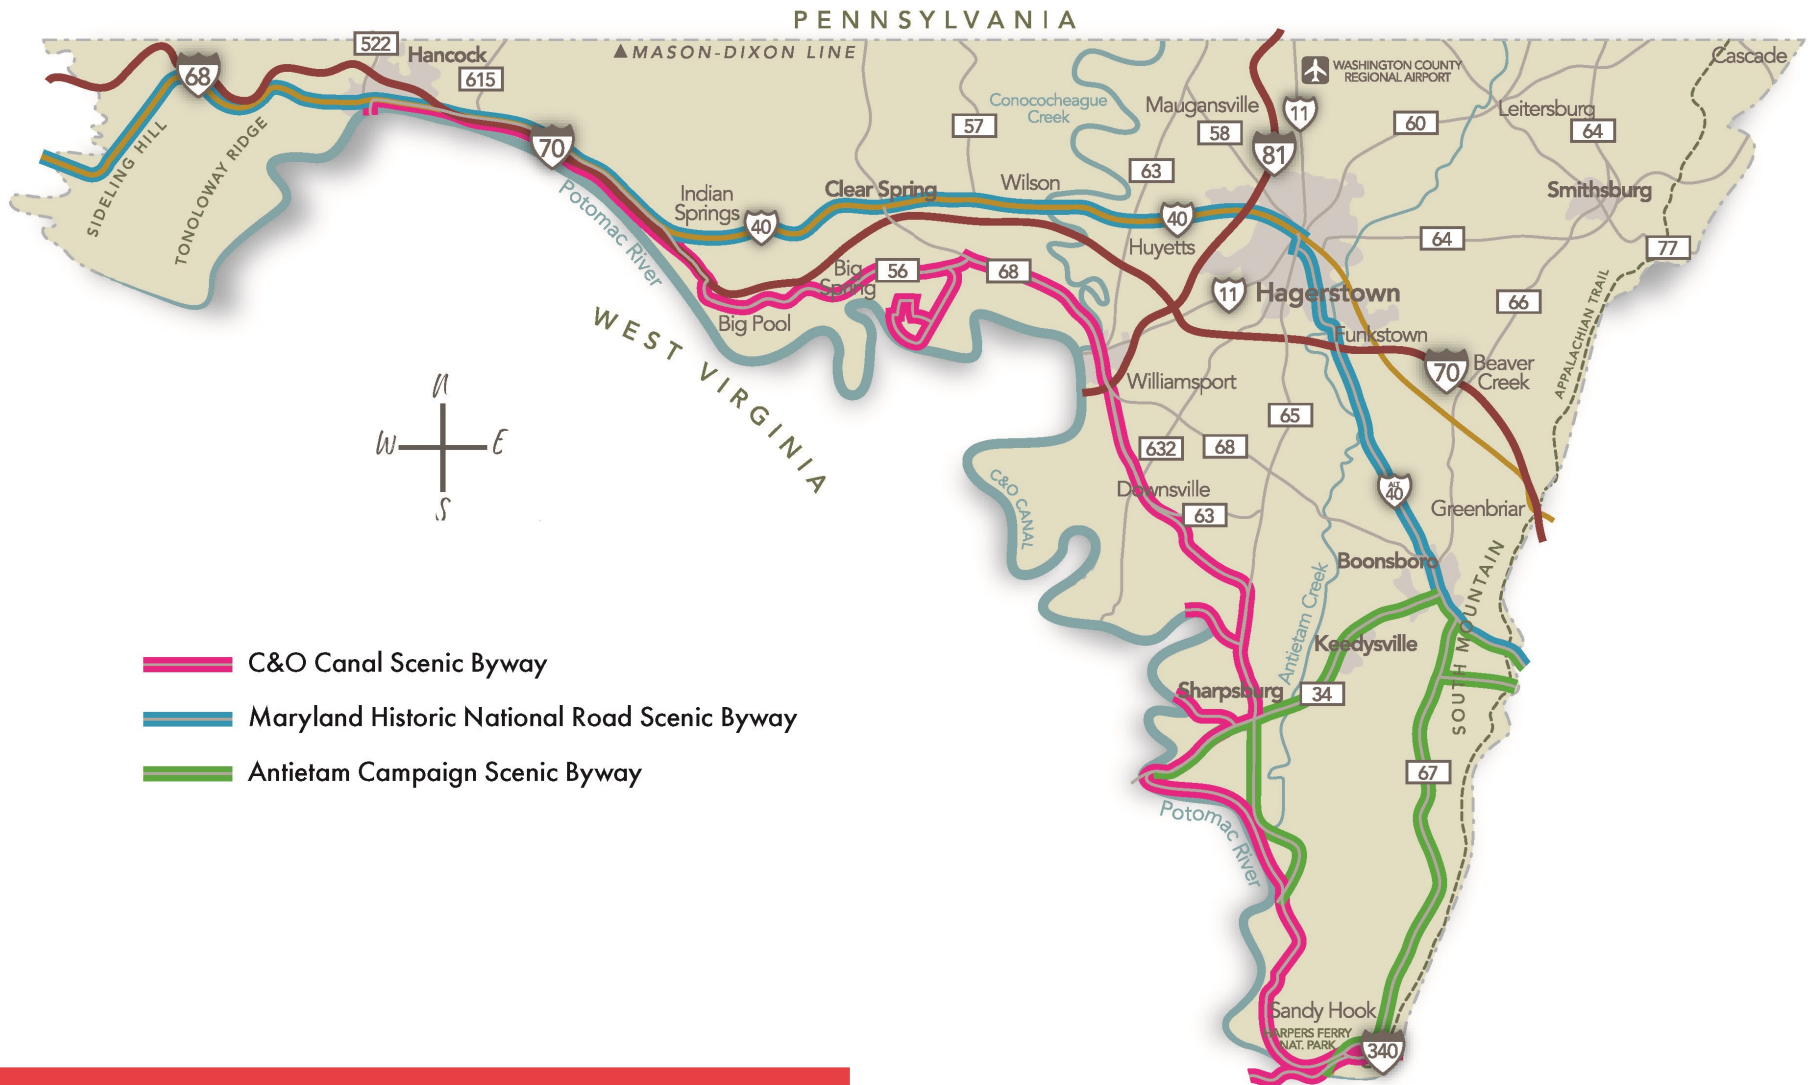

WASHINGTON COUNTY MAP

- C&O Canal Scenic Byway
- Maryland Historic National Road Scenic Byway
- Antietam Campaign Scenic Byway